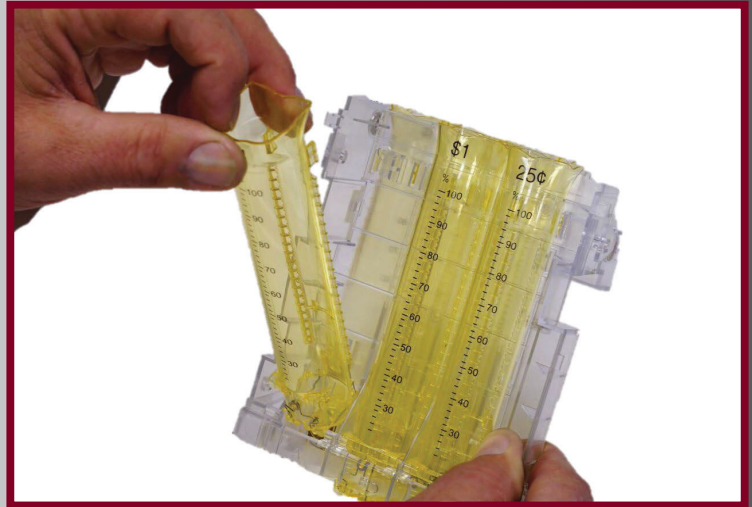

GUARDIAN GLX

The **GUARDIAN GLX** provides the best combination of advanced features and practical, day-to-day ease of use

Lift-out Cassette

KEY FEATURES

- ✓ **Advanced self-diagnostics**
- ✓ **Six self-replenishing tubes**
- ✓ **Field programmable tokens**
- ✓ **Easier coin loading**
- ✓ **Easy-touch keypad**
- ✓ **Preprogrammed payout configurations**

Plus, the GLX is backed by Coinco's worldwide sales and service.

GUARDIAN GLX

KEY BENEFITS

- Load coins quickly with **new lift-out cassette**
- **Highest change capacity** with six self-replenishing tubes
- **Redesigned coin payout** with single motor ratchet drive system
- **Add tokens** on site with field-tuning capability
- **Improved tube coin sensing** extends payout capabilities
- Accurate and **fast coin loading** with cassette illumination
- **Quick field change** of coin tubes - snap-out/snap-in with no tools needed
- **Fast menu access** via keypad plus LCD display

GUARDIAN GLX Standard Cassette							
Cassette ID	Country	Coin Denomination Tube Position					
		A	B	C	D	E	F
BB	US	25¢	10¢	5¢	5¢	25¢	25¢
BD	US	\$1	\$1	25¢	5¢	10¢	25¢
BE	US	25¢	25¢	5¢	5¢	25¢	25¢
EF	US	25¢	25¢	5¢	25¢	25¢	25¢
BE	CANADA	\$2	\$1	25¢	5¢	25¢	25¢
ED	CANADA	\$2	\$1	25¢	5¢	10¢	25¢
EE	CANADA	\$2	\$2	\$1	25¢	10¢	5¢